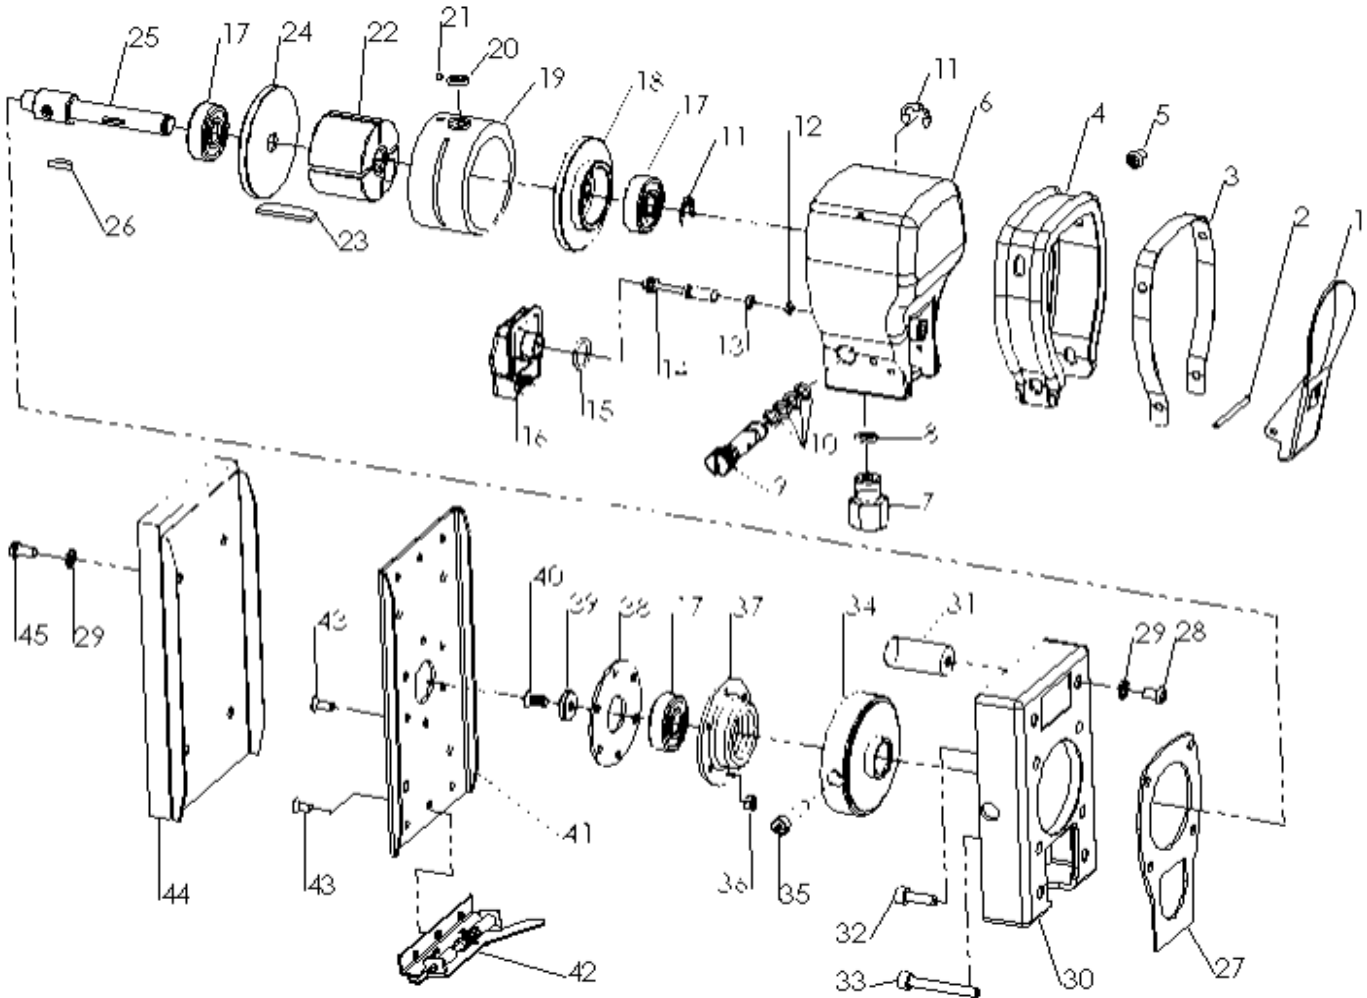

OS-416 **GAV** HAVALI TİTREŞİM ZIMPARA

NO	PART NO	PARÇA ADI	ADET	NO	PART NO	PARÇA ADI	ADET
1	ST850701	Lever	1	24	ST8507024	End Plate	1
2	ST850702	Lever Pin	1	25	ST8507025	Rotor Shaft	1
3	ST850703	With Metal Strip	1	26	ST8507026	Key	1
4	ST850704	Rubber Grip	1	27	ST8507027	Gasket	1
5	ST850705	Grip Screw	4	28	ST8507028	Mount Screw + #29 Spring Washer	4
6	ST850706	Body	1	30	ST8507030	Base	1
7	ST850707	Inlet Screw	1	31	ST8507031	Rubber Post	4
8	ST850708	O-Ring 6.8*1.9	1	32	ST8507032	Cap Screw M5*16	2
9	ST850709	Speed Regulator	1	33	ST8507033	Cap Screw M5*38	2
10	ST850710	O-Ring 6.07*1.78	4	34	ST8507034	Crank Shaft	1
11	ST850711	Retaining Ring	2	35	ST8507035	Balancer Lock Screw	1
12	ST850712	O-Ring 2.9*1.78	1	36	ST8507036	Nut M4*7	12
13	ST850713	O-Ring 4.47*1.78	1	37	ST8507037	Bearing Housing	1
14	ST850714	Plunger	1	38	ST8507038	Bearing Plate	1
15	ST850715	O-Ring 7.8*1.9	1	39	ST8507039	Retaining Ring	1
16	ST850716	Muffler	1	40	ST8507040	Bearing Hang Screw	1
17	ST850717	Ball Bearing 6200ZZ	3	41	ST8507041	Shoe Plate	1
18	ST850718	End Plate	1	42	ST8507042	Paper Clamp	2
19	ST850719	Cylinder	1	43	ST8507043	Clamp Screw	12
20	ST850720	O-Ring 7.5*2	1	44	ST8507044	Sanding Pad	1
21	ST850721	Ball	1	45	ST8507045	Mount Screw + #29 Spring Washer	4
22	ST850722	Rotor	1				
23	ST8507023	Rotor Blade	4				